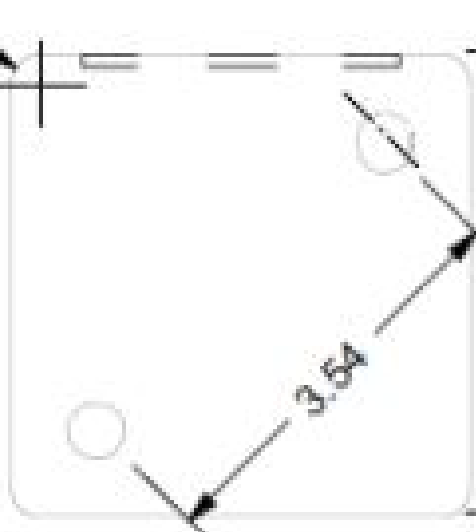

Recessed Decal & Engraving pockets  
Depth at 0.10", TYP 2

11.75" (±.25")

D3624-15

TG5 TuffGrip handle

R0.250" TYP  
all edges

4.00" (TOL ±10%)

4.00 (TOL ±10%)